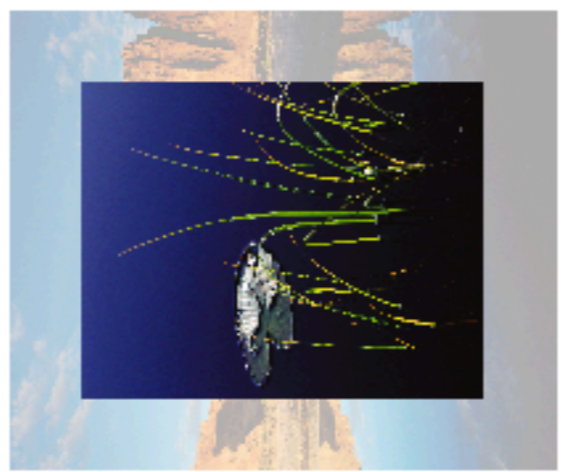

Image X 7.309 Y 20.248 W 10.44 H 6.64

Pages: 2 total - 2 columns, 1 row

4 8 12 16 20 4 8 12 16 20

- +
- 
- ↺
- ↻
- ▲
- ▼
- ↔
- ↕
- ↶
- ↷
- 🎯
- 1:1
- ✂
- ✂
- A
- 📄

- Copy
- Rotate
- Center
- Fit Proportionally
- Fill Non-Proportionally
- Mirror
- Add boundary...
- Add background**
- Correct
- High Res with Zoom in/out
- Bring To Top
- Push To Bottom

- Frame**
- Solid
- Image
- Gallery Wrap

Add Background

Background type:

Frame
  Solid
  Image
  Gallery Wrap

Distance From Image Edge:

Left:  Top:   
 Right:  Bottom:

Symmetrical

Frame and Solid Fill Parameters: